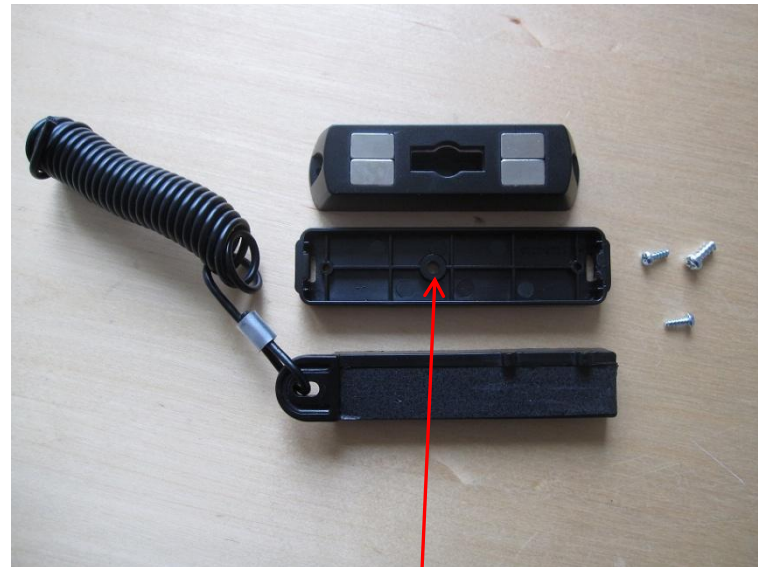

Improve your bottom line with MW Security

Adaptor for MW and Alpha detachers

The DLS Detacher Adaptor (1026-2008) gives the possibility to integrate the Micro Detacher (1026-1803) with the S3 key (Alpha) into one unit.

1026-2008 DLS Detacher Adaptor